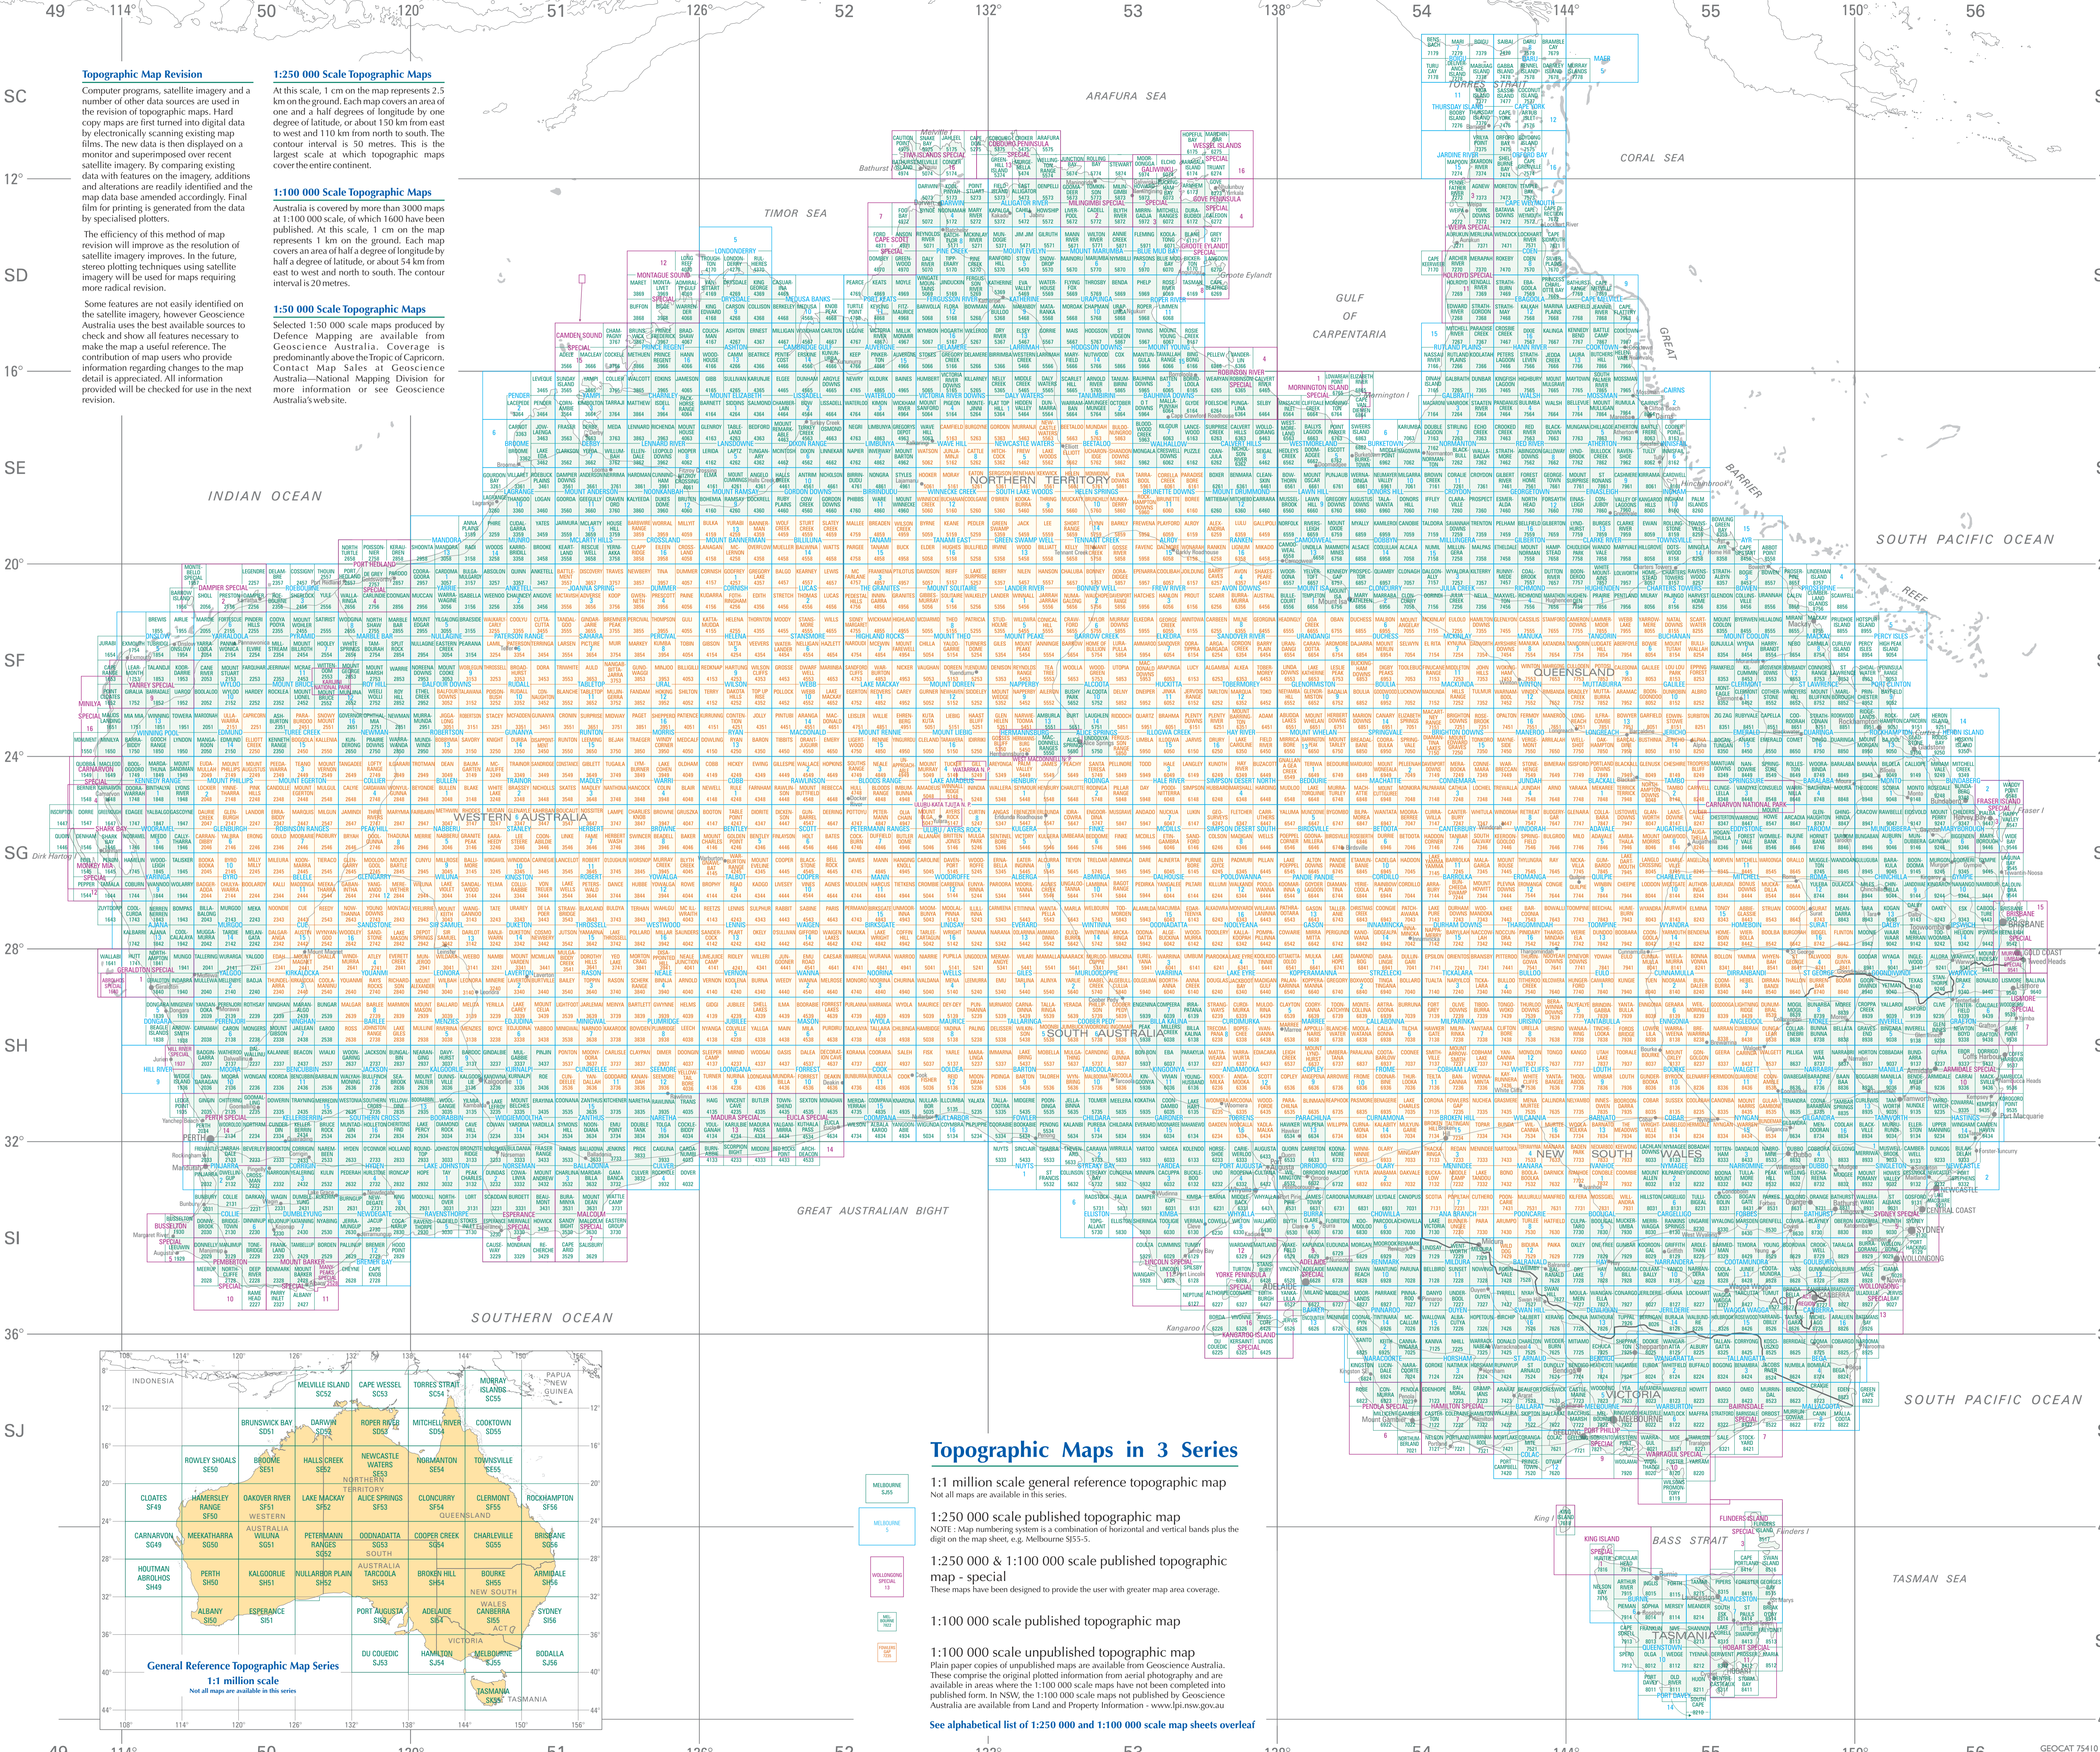

Map Information on the Web

This site contains:

Topographic Maps in Digital Form

About Geoscience Australia's National Mapping Division

About the NATMAP series

Your Feedback is Welcome

Geoscience Australia Sales Centre

Visit our Sales Centre

Locate your nearest NATMAP Retailer

Map Index

1:100 000 & 1:250 000 scale
NATMAP Topographic Maps available from GEOSCIENCE AUSTRALIA

250K INDEX

General Reference Topographic Map Series
1:1 million scale
Not all maps available in this series

Topographic Maps in 3 Series

1:1 million scale general reference topographic map
Not all maps are available in this series.

1:100 000 scale published topographic map

See alphabetical list of 1:250 000 and 1:100 000 scale map sheets overleaf